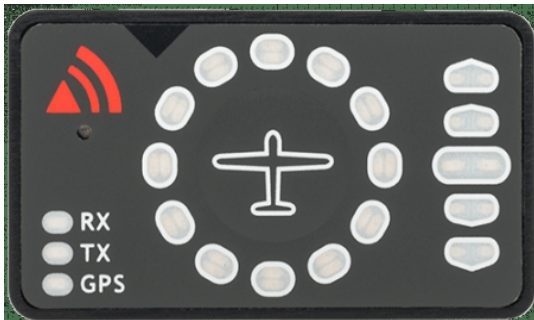

## The FlarmLED Display

A simple and concise display of flarm traffic and collision threats. LED's illuminate indicating the direction (azimuth) and difference in height (elevation) of the target with respect to your position. Includes a loud audible beep for traffic and threats.

The small size (42 x 25 x 5 mm) allows it to be in any open corner of your instrument panel.

Can be connected to any Flarm or PowerFlarm device.

**Price: 120 €**

## The FlarmLED + Display

The + display adds the horizontal distance to the target at the centre of the clock display

**Price: 170 €**